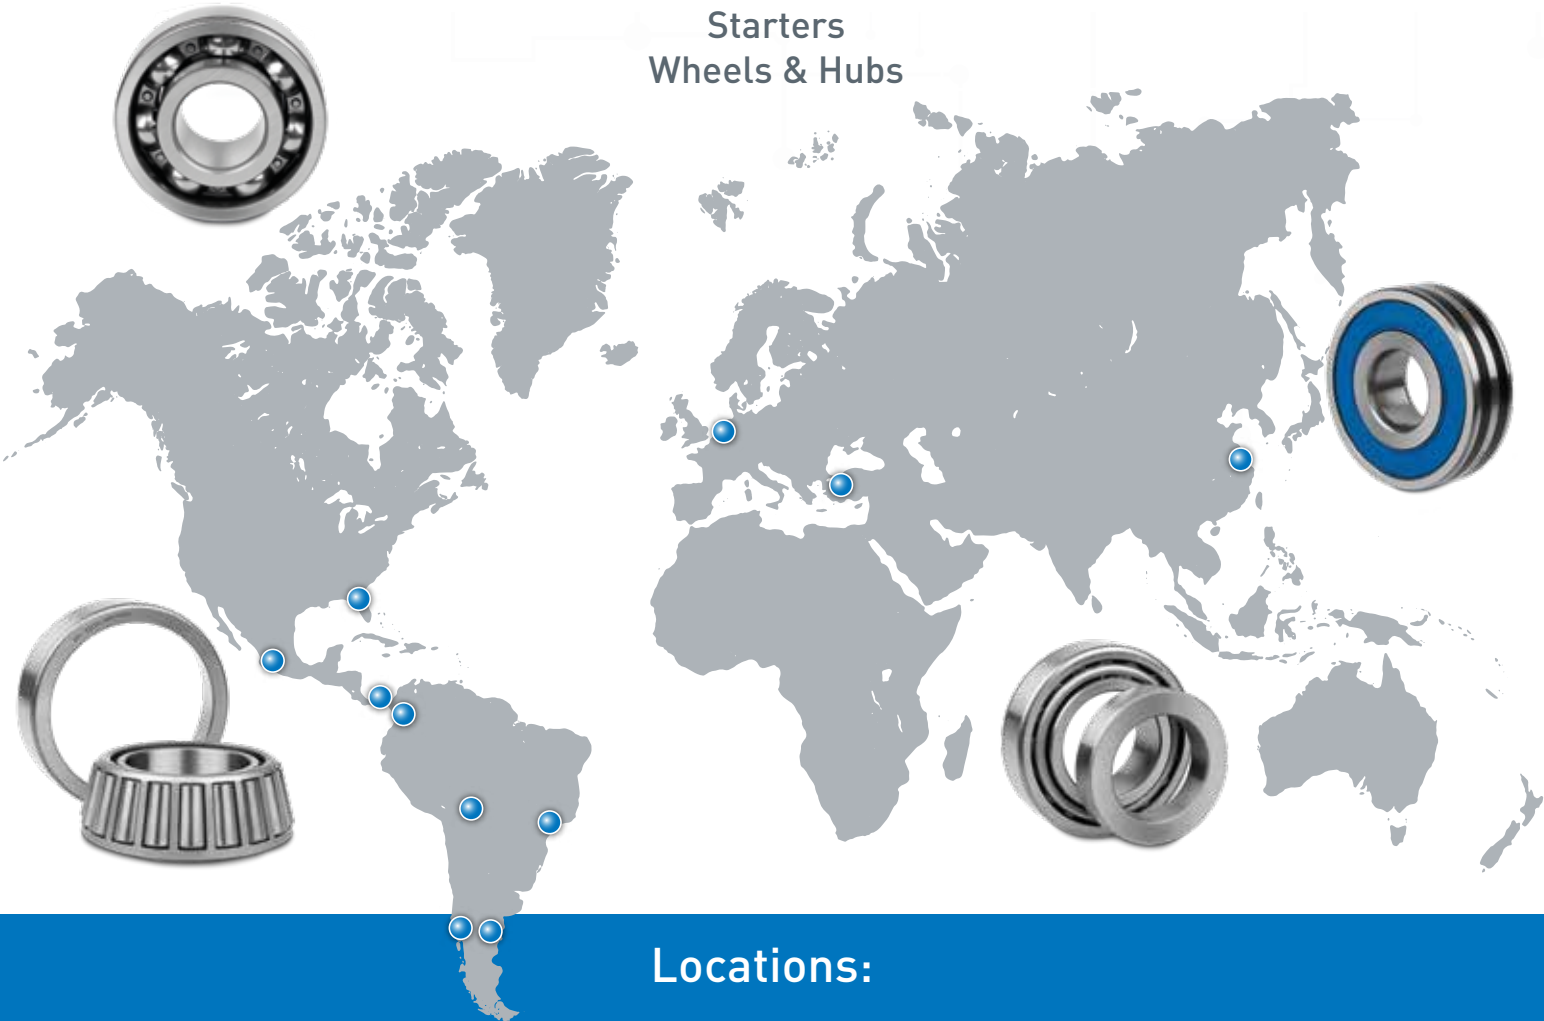

PFI Bearings

Gets you moving

Agricultural Electric Engines Automotive Industrial
Electric Engines Automotive Industrial Agricultural
Engines Automotive Industrial Agricultural Electric
Automotive Industrial Agricultural Electric Engines

www.pfibearings.com

PFI Bearings for all applications:

AC Compressors
Agricultural Implements
Alternators
Clutches
Electric Motors
Engine Management Systems
Gearboxes & Differentials
Generators
Starters
Wheels & Hubs

Locations:

Argentina Distribution Center • Bolivia Distribution Center • Brazil Distribution Center
Chile Distribution Center • China Distribution Center • Colombia Distribution Center
Europe Distribution Center • Mexico Distribution Center • Turkey Distribution Center
USA Distribution Center • Panama Administration Center

We distribute our bearings to more than 80 countries worldwide!

Check our on-line catalogue for more details:

www.pfibearings.com/eCatalogue